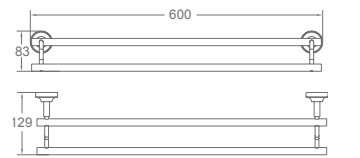

Towel Ring
Material: Aluminium alloy
Finish: Anodizing

AG96-21

Roll Holder
Material: Aluminium alloy
Finish: Anodizing

AG96-11

Double Towel Bar
Material: Aluminium alloy
Finish: Anodizing

AG96-18

Single Tumbler Holder
Material: Aluminium alloy
Finish: Anodizing