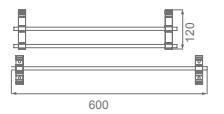

AG86-20

Toilet Brush Holder
Material: Aluminium alloy
Finish: Anodizing

AG86-10

Single Towel Bar
Material: Aluminium alloy
Finish: Anodizing

AG86-11

Double Towel Bar
Material: Aluminium alloy
Finish: Anodizing