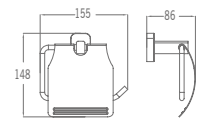

AG52-21
Roll Holder
Material: Aluminium alloy
Finish: Anodizing