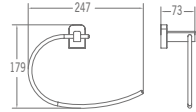

AG52-16
Towel Ring
Material: Aluminium alloy
Finish: Anodizing