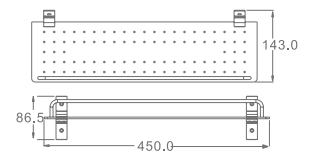

AG88-12
Shelf
Material: Aluminium alloy
Finish: Anodizing