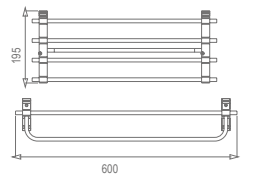

AG86-15

Towel rack
Material: Aluminium alloy
Finish: Anodizing