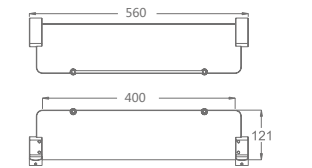

AG92-12

Shelf
Material: Aluminium alloy
Finish: Anodizing