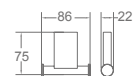

AG97-17

Robe hook
Material: Aluminium alloy
Finish: Anodizing