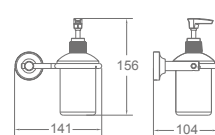

AG96-23

Liquid Soap Dispenser Rack
Material: Aluminium alloy
Finish: Anodizing

AG96-12

Shelf
Material: Aluminium alloy
Finish: Anodizing

AG96-20

Toilet Brush Holder
Material: Aluminium alloy
Finish: Anodizing