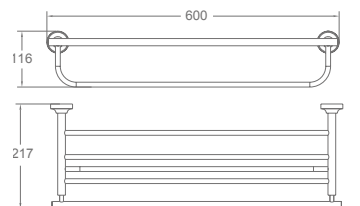

AG96-15

Towel rack
Material: Aluminium alloy
Finish: Anodizing