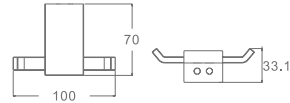

AG15-17

Robe hook
Material: Aluminium alloy
Finish: Anodizing