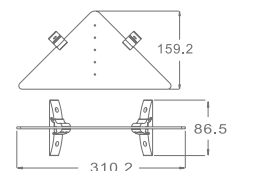

AG88-13
Shelf
Material: Aluminium alloy
Finish: Anodizing