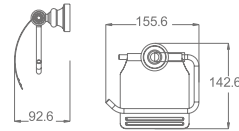

AG13-17

Robe hook
Material: Aluminium alloy
Finish: Anodizing

AG13-19

Soap Dish Holder
Material: Aluminium alloy
Finish: Anodizing

AG13-16

Towel Ring
Material: Aluminium alloy
Finish: Anodizing

AG13-21

Roll Holder
Material: Aluminium alloy
Finish: Anodizing