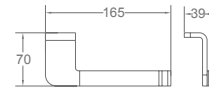

AG53-18
Single Tumbler Holder
Material: Aluminium alloy
Finish: Anodizing

AG53-23
Liquid Soap Dispenser Rack
Material: Aluminium alloy
Finish: Anodizing

AG53-20
Toilet Brush Holder
Material: Aluminium alloy
Finish: Anodizing