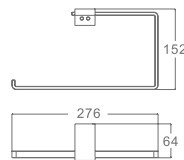

AG15-16

Towel Ring
Material: Aluminium alloy
Finish: Anodizing