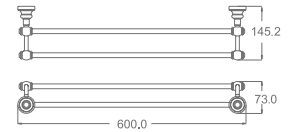

AG13-11

Double Towel Bar
Material: Aluminium alloy
Finish: Anodizing