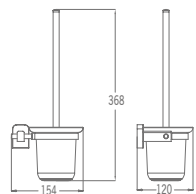

AG52-17
Robe hook
Material: Aluminium alloy
Finish: Anodizing

AG52-16
Towel Ring
Material: Aluminium alloy
Finish: Anodizing

AG52-18
Single Tumbler Holder
Material: Aluminium alloy
Finish: Anodizing

AG52-20
Toilet Brush Holder
Material: Aluminium alloy
Finish: Anodizing