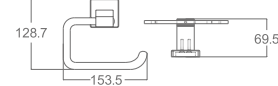

AG90-21

Roll Holder
Material: Aluminium alloy
Finish: Anodizing