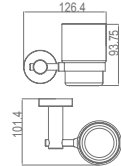

AG50-18

Single Tumbler Holder
Material: Aluminium alloy
Finish: Anodizing