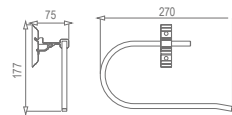

AG86-16

Towel Ring
Material: Aluminium alloy
Finish: Anodizing