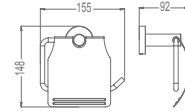

AG50-21

Roll Holder
Material: Aluminium alloy
Finish: Anodizing