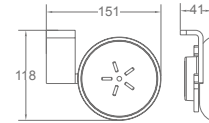

AG53-17
Robe hook
Material: Aluminium alloy
Finish: Anodizing

AG53-19
Soap Dish Holder
Material: Aluminium alloy
Finish: Anodizing

AG53-16
Towel Ring
Material: Aluminium alloy
Finish: Anodizing

AG53-21
Roll Holder
Material: Aluminium alloy
Finish: Anodizing