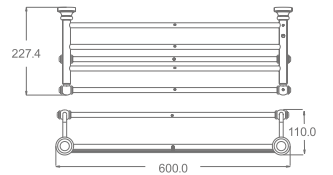

AG13-10

Single Towel Bar
Material: Aluminium alloy
Finish: Anodizing

AG13-11

Double Towel Bar
Material: Aluminium alloy
Finish: Anodizing

AG13-15

Towel rack
Material: Aluminium alloy
Finish: Anodizing

AG13-12