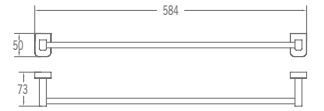

AG52-10
Single Towel Bar
Material: Aluminium alloy
Finish: Anodizing

AG52-11
Double Towel Bar
Material: Aluminium alloy
Finish: Anodizing

AG52-12
Shelf
Material: Aluminium alloy
Finish: Anodizing

AG52-15
Towel rack
Material: Aluminium alloy
Finish: Anodizing