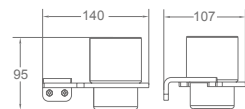

AG53-18
Single Tumbler Holder
Material: Aluminium alloy
Finish: Anodizing