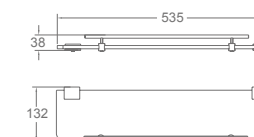

AG97-10

Single Towel Bar
Material: Aluminium alloy
Finish: Anodizing

AG97-11

Double Towel Bar
Material: Aluminium alloy
Finish: Anodizing

AG97-12

Shelf
Material: Aluminium alloy
Finish: Anodizing

AG97-15

Towel rack
Material: Aluminium alloy
Finish: Anodizing