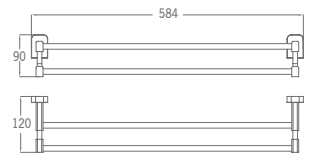

AG52-10
Single Towel Bar
Material: Aluminium alloy
Finish: Anodizing

AG52-11
Double Towel Bar
Material: Aluminium alloy
Finish: Anodizing

AG52-12
Shelf
Material: Aluminium alloy
Finish: Anodizing

AG52-15
Towel rack
Material: Aluminium alloy
Finish: Anodizing