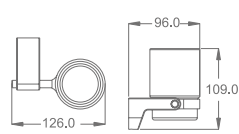

Towel Ring
Material: Aluminium alloy
Finish: Anodizing

AG92-21

Roll Holder
Material: Aluminium alloy
Finish: Anodizing

AG92-11

Double Towel Bar
Material: Aluminium alloy
Finish: Anodizing

AG92-18

Single Tumbler Holder
Material: Aluminium alloy
Finish: Anodizing