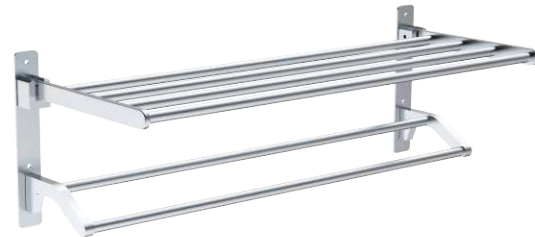

1010
Towel rack
Material: Aluminium alloy
Finish: Anodizing