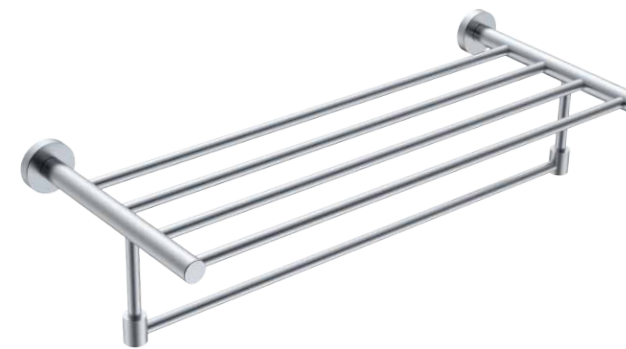

AG50-10

Single Towel Bar
Material: Aluminium alloy
Finish: Anodizing

AG50-11

Double Towel Bar
Material: Aluminium alloy
Finish: Anodizing

AG50-12

Shelf
Material: Aluminium alloy
Finish: Anodizing

AG50-15

Towel rack
Material: Aluminium alloy
Finish: Anodizing