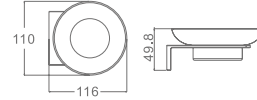

AG15-19

Soap Dish Holder
Material: Aluminium alloy
Finish: Anodizing