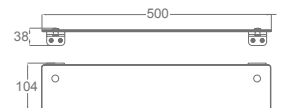

AG53-10
Single Towel Bar
Material: Aluminium alloy
Finish: Anodizing

AG53-11
Double Towel Bar
Material: Aluminium alloy
Finish: Anodizing

AG53-12
Shelf
Material: Aluminium alloy
Finish: Anodizing

AG53-15
Towel rack
Material: Aluminium alloy
Finish: Anodizing