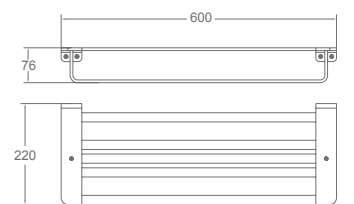

AG53-10
Single Towel Bar
Material: Aluminium alloy
Finish: Anodizing

AG53-11
Double Towel Bar
Material: Aluminium alloy
Finish: Anodizing

AG53-12
Shelf
Material: Aluminium alloy
Finish: Anodizing

AG53-15
Towel rack
Material: Aluminium alloy
Finish: Anodizing