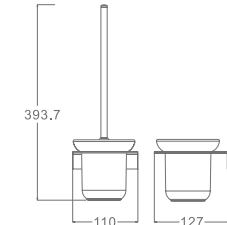

Liquid Soap Dispenser Rack
Material: Aluminium alloy
Finish: Anodizing

AG15-20

Toilet Brush Holder
Material: Aluminium alloy
Finish: Anodizing

AG15-10

Single Towel Bar
Material: Aluminium alloy
Finish: Anodizing