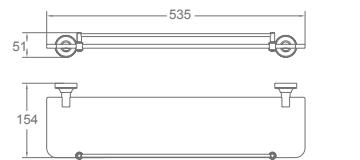

AG96-12

Shelf
Material: Aluminium alloy
Finish: Anodizing