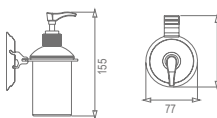

AG86-18

Single Tumbler Holder
Material: Aluminium alloy
Finish: Anodizing

AG86-22

Double Tumbler Holder
Material: Aluminium alloy
Finish: Anodizing

AG86-23

Liquid Soap Dispenser Rack
Material: Aluminium alloy
Finish: Anodizing