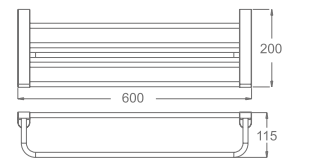

AG92-15

Towel rack
Material: Aluminium alloy
Finish: Anodizing