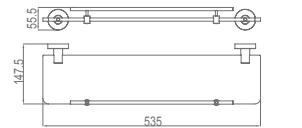

AG50-10

Single Towel Bar
Material: Aluminium alloy
Finish: Anodizing

AG50-11

Double Towel Bar
Material: Aluminium alloy
Finish: Anodizing

AG50-12

Shelf
Material: Aluminium alloy
Finish: Anodizing

AG50-15

Towel rack
Material: Aluminium alloy
Finish: Anodizing