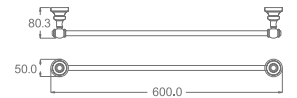

AG13-10

Single Towel Bar
Material: Aluminium alloy
Finish: Anodizing