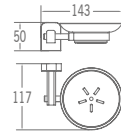

AG52-19
Soap Dish Holder
Material: Aluminium alloy
Finish: Anodizing