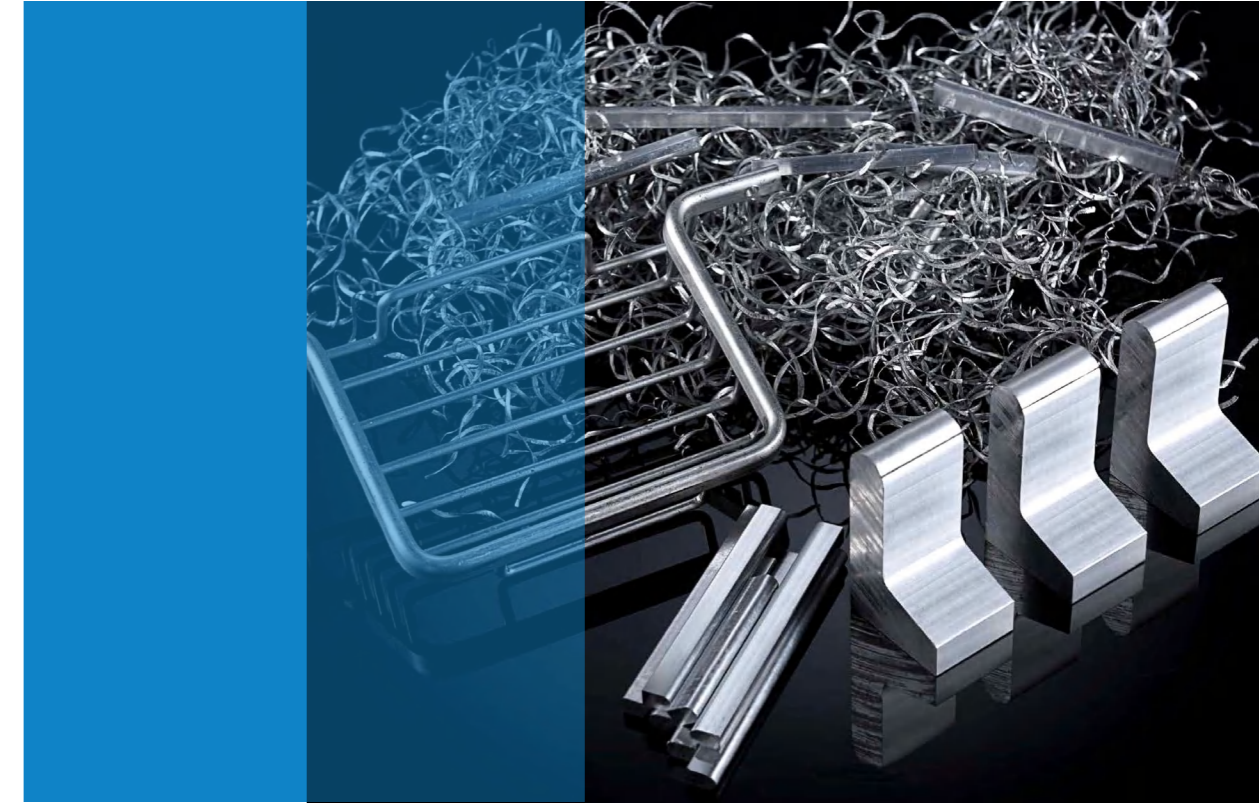

奇迪科，源于鹤山市力劲压铸卫浴有限公司品牌，我们自 1996 年成立以来，始终专注生产及研发高端卫浴产品及配件。我们的产品销往全球超过 20 个国家及地区，取得客户的高度评价，先后成为客户的重点供应商及合作伙伴。2008 年，我们更投资 300 万美元建立一家大型现代化工厂，集生产、研发、检验、展示及销售一体化。

在 20 多年积累的经验中，不断自长提升，与时俱进，培养了一支技术力量雄厚的专业队伍，我们拥有最先进的设备和科学的管理方法，我们以信誉作为合作的根本，以为客户创造最大的价值为口号，自我监督，不断完善，致力打造成为压铸行业的著名品牌。

G-DICO, IS BASING THE COMPANY OF LIJIN DIE-CASTING, SINCE WE ARE FOUNDED IN 1996, WE ALL ALONG TO CONCENTRATE ON PRODUCING AND DEVELOPING THE HIGH QUALITY SANITARY PRODUCTION. OUR PRODUCTION ARE SELLING TO MORE THAN 20 COUNTRIES OF THE WORLD AND GET A HIGHLY SPECK FROM OUR CUSTOMERS.

WE ALSO INVEST 3 MILLION US DOLLAR TO BUILD UP A BIG FACTORY WHICH CONCENTRATE THE PRODUCTION, DEVELOPING, INSPECTION, SHOW ROOM AND SALES DEPARTMENT. WE ARE GROWING UP STEP BY STEP, WE CREATE A WELL TECHNOLOGY AND PROFESSIONAL TERM, WE HAVE THE ADVANCED EQUIPMENTS, WE ARE ABILITY TO PROVIDE A GOOD PRODUCTION FOR OUR CUSTOMERS.

率先在 2004 年引用先进的管理体系，并通过 ISO9001:2015 体系权威验证

Passed iso 9001:2015 system authority certification

只选用高质量环保型原材料，保证产品的质量稳定性

Only choose high quality raw materials to ensure product quality stability

不断引进先进生产设备，多种自动化设备，保证生产的质量及效率

Constantly introduce advanced production equipment, a variety of automation equipment, to ensure the quality and efficiency of production

根据不同要求的客户，出厂有不同的检验标准，达到客人需要

According to different requirements of the customer, the factory has different inspection standards, to meet the needs of the customer

我们有多种表面处理检测设备，电镀最高可达酸性 48 小时，中性 300 小时的测试

We have a variety of surface treatment testing equipment, electroplating up to 48 hours of ASS, 300 hours of NSS

质量人员由全厂人数 16%，由入厂培训到上岗均严格按照质量管理体系操作

The quality personnel shall be 16% of the total number in the factory, and shall be operated in strict accordance with the quality management system from the training to the post