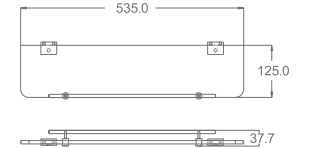

AG90-12

Shelf
Material: Aluminium alloy
Finish: Anodizing