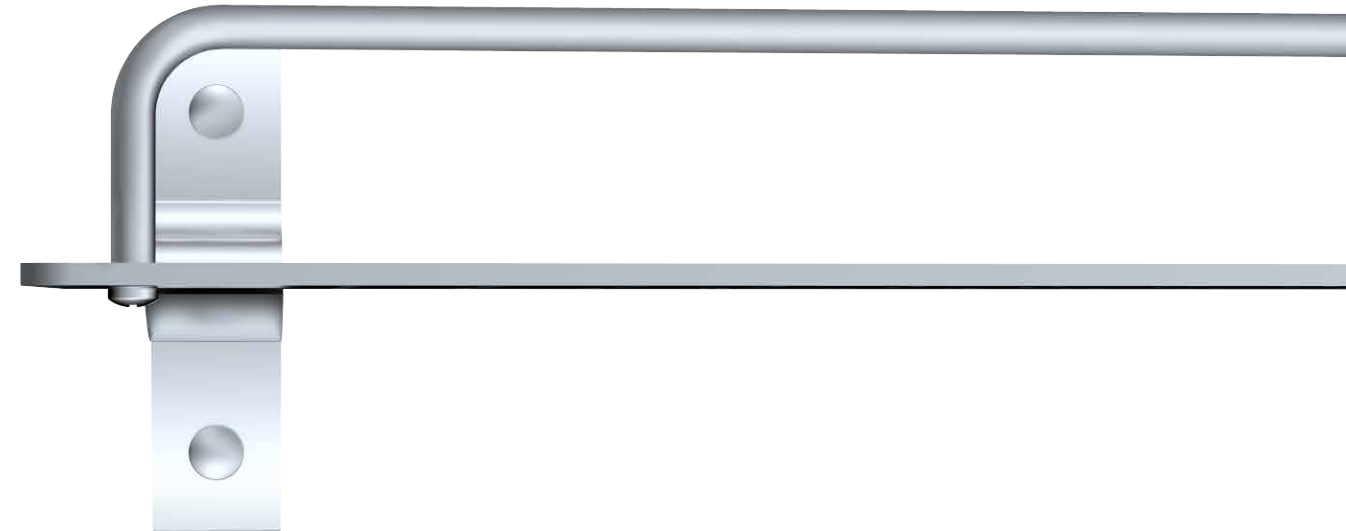

AG92-20

Toilet Brush Holder
Material: Aluminium alloy
Finish: Anodizing

AG92-15

Towel rack
Material: Aluminium alloy
Finish: Anodizing

88 SERIES

Gentle smooth, looks like a smooth mirror. The elegant artistic space, show the beauty of splendid line, outlines your dreamed house. Here you will not meet dramatic change of market hard work in career. Beautiful note is in beat, happy water drop is in sparkle. Here let have the surging vigor, enable you not to keep yourself for a long time. The deep color of indoor style, is the calm rich expression for innermost feeling, manifest the master's gentle bearing quality.