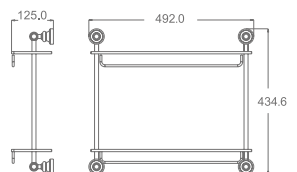

AG13-12

Shelf
Material: Aluminium alloy
Finish: Anodizing