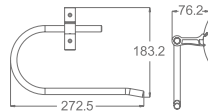

AG88-16
Towel Ring
Material: Aluminium alloy
Finish: Anodizing