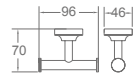

AG96-17

Robe hook
Material: Aluminium alloy
Finish: Anodizing