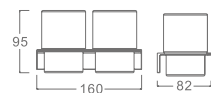

AG15-22

Double Tumbler Holder
Material: Aluminium alloy
Finish: Anodizing