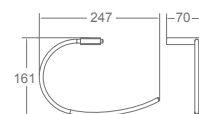

AG97-16

Towel Ring
Material: Aluminium alloy
Finish: Anodizing