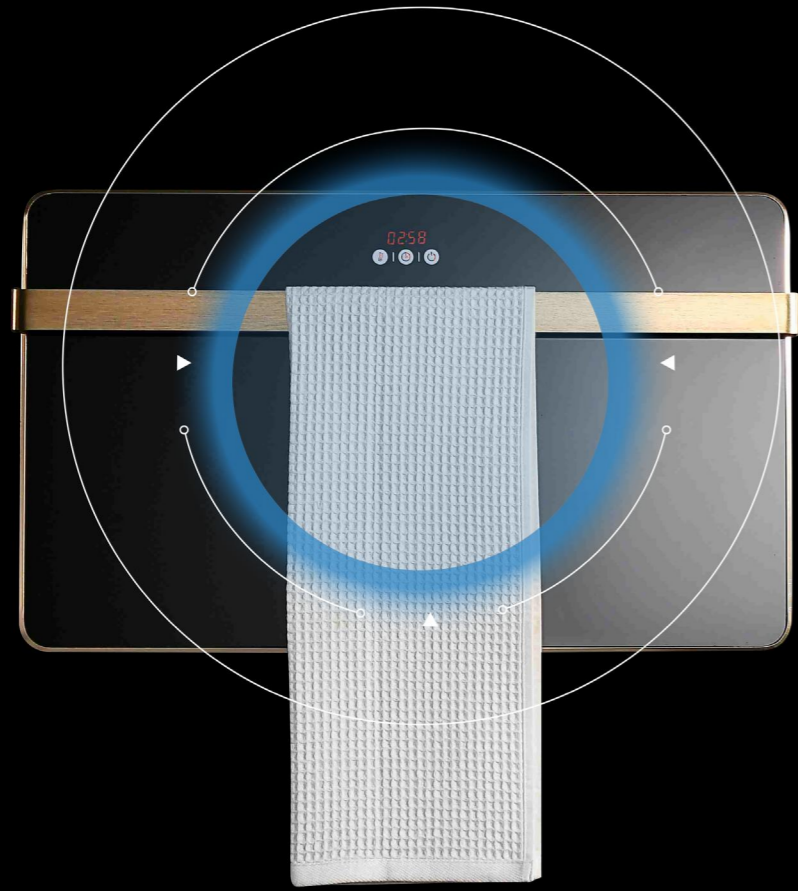

石墨烯
耐高温

Graphene
High temperature resistance

温度可调
40° ~ 60°

Adjustable temperature
40° ~ 60°

智能定时
1~24H

Intelligent timing
1~24H

铝 + 玻璃
防潮防腐

Aluminum+glass
Moisture proof and anti-corrosion

24V 低压高效
安心无忧

24V low voltage high efficiency
Be at ease

大面积受热
快速烘干

Large area heating
Fast drying

智能电热毛巾架 Intelligent electric towel rack

S01MG

电热毛巾架
材料：石墨烯 + 玻璃 + 铝
饰面：阳极氧化

Electric towel wamer
Material:
graphene+glass+aluminum
Finish: Anodizing

电热毛巾架均衡加热除湿，可有效杀灭织物中的螨虫，防霉抗菌性能升级，有效抑制霉菌滋生，更快捷，更高效，家人使用更放心，更舒适。无论何种季节，电热毛巾架都是您的居家安心守护者。

防霉抗菌
呵护健康