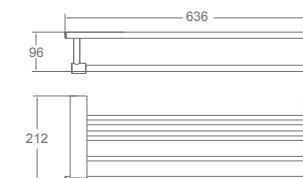

AG97-10

Single Towel Bar
Material: Aluminium alloy
Finish: Anodizing

AG97-11

Double Towel Bar
Material: Aluminium alloy
Finish: Anodizing

AG97-12

Shelf
Material: Aluminium alloy
Finish: Anodizing

AG97-15

Towel rack
Material: Aluminium alloy
Finish: Anodizing