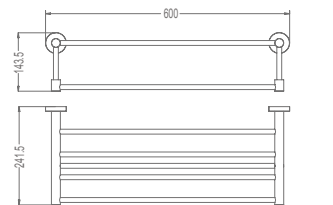

AG50-10

Single Towel Bar
Material: Aluminium alloy
Finish: Anodizing

AG50-11

Double Towel Bar
Material: Aluminium alloy
Finish: Anodizing

AG50-12

Shelf
Material: Aluminium alloy
Finish: Anodizing

AG50-15

Towel rack
Material: Aluminium alloy
Finish: Anodizing