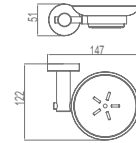

AG50-17

Robe hook
Material: Aluminium alloy
Finish: Anodizing

AG50-19

Soap Dish Holder
Material: Aluminium alloy
Finish: Anodizing

AG50-16

Towel Ring
Material: Aluminium alloy
Finish: Anodizing

AG50-21

Roll Holder
Material: Aluminium alloy
Finish: Anodizing