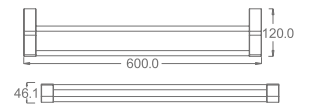

Towel Ring
Material: Aluminium alloy
Finish: Anodizing

AG92-21

Roll Holder
Material: Aluminium alloy
Finish: Anodizing

AG92-11

Double Towel Bar
Material: Aluminium alloy
Finish: Anodizing

AG92-18

Single Tumbler Holder
Material: Aluminium alloy
Finish: Anodizing