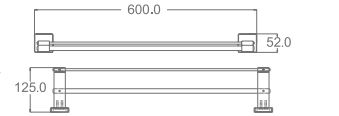

Liquid Soap Dispenser Rack
Material: Aluminium alloy
Finish: Anodizing

AG90-10

Single Towel Bar
Material: Aluminium alloy
Finish: Anodizing

AG90-11

Double Towel Bar
Material: Aluminium alloy
Finish: Anodizing