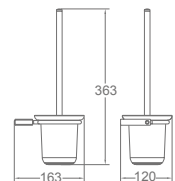

Toilet Brush Holder
Material: Aluminium alloy
Finish: Anodizing

AG97-19

Soap Dish Holder
Material: Aluminium alloy
Finish: Anodizing

AG97-21

Roll Holder
Material: Aluminium alloy
Finish: Anodizing

AG97-23

Liquid Soap Dispenser Rack
Material: Aluminium alloy
Finish: Anodizing