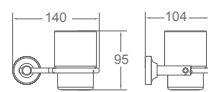

Towel Ring
Material: Aluminium alloy
Finish: Anodizing

AG96-21

Roll Holder
Material: Aluminium alloy
Finish: Anodizing

AG96-11

Double Towel Bar
Material: Aluminium alloy
Finish: Anodizing

AG96-18

Single Tumbler Holder
Material: Aluminium alloy
Finish: Anodizing