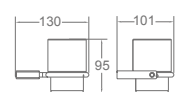

AG97-18

Single Tumbler Holder
Material: Aluminium alloy
Finish: Anodizing