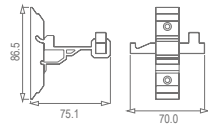

AG86-17

Robe hook
Material: Aluminium alloy
Finish: Anodizing