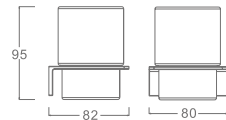

AG15-18

Single Tumbler Holder
Material: Aluminium alloy
Finish: Anodizing