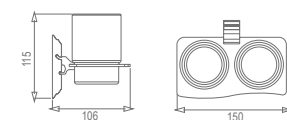

AG86-22

Double Tumbler Holder
Material: Aluminium alloy
Finish: Anodizing