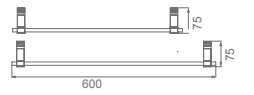

AG86-10

Single Towel Bar
Material: Aluminium alloy
Finish: Anodizing