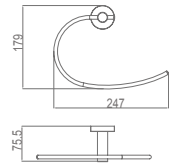

AG50-17

Robe hook
Material: Aluminium alloy
Finish: Anodizing

AG50-19

Soap Dish Holder
Material: Aluminium alloy
Finish: Anodizing

AG50-16

Towel Ring
Material: Aluminium alloy
Finish: Anodizing

AG50-21

Roll Holder
Material: Aluminium alloy
Finish: Anodizing