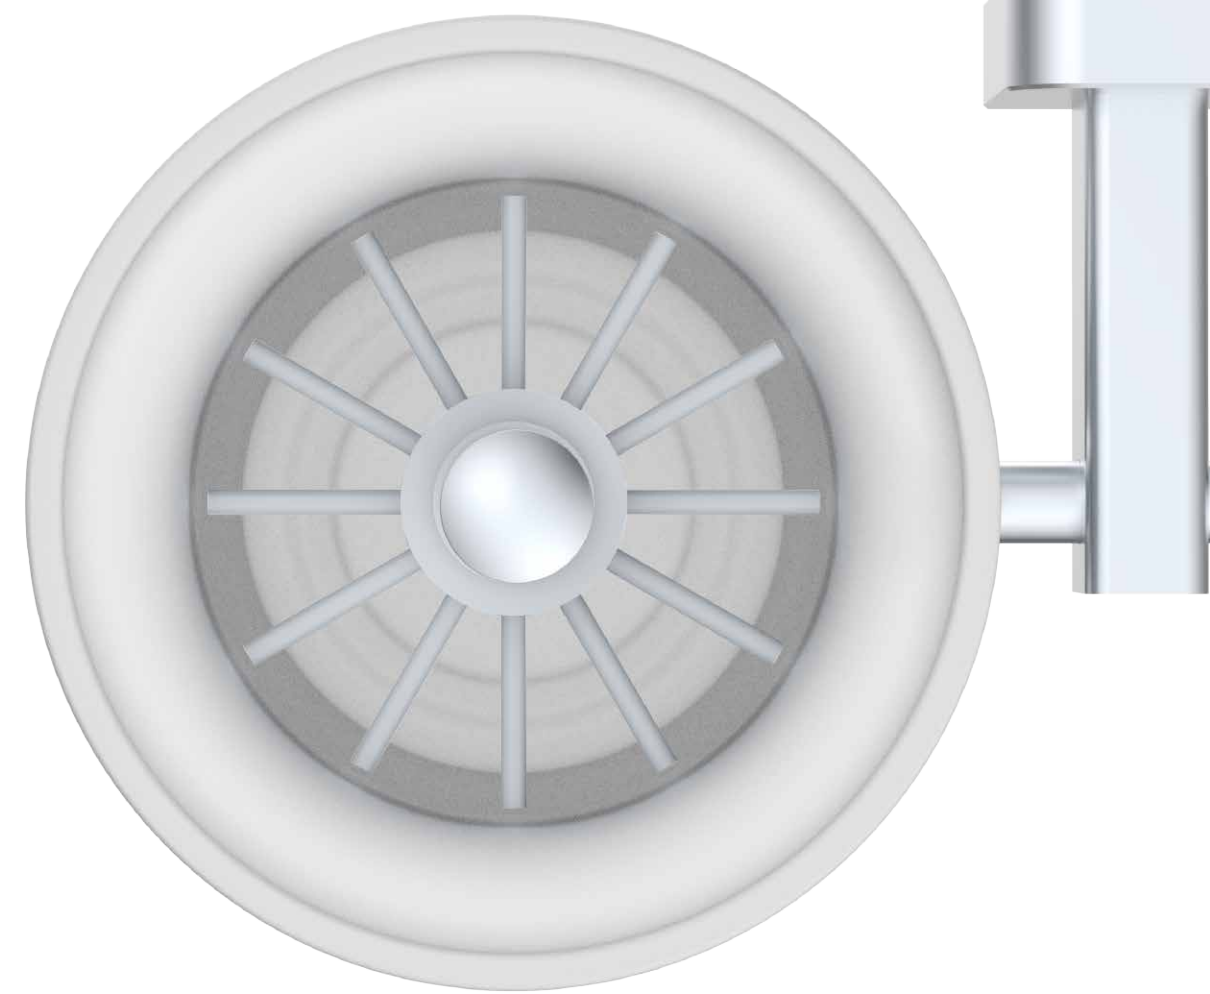

AG50-10

Single Towel Bar
Material: Aluminium alloy
Finish: Anodizing

AG50-11

Double Towel Bar
Material: Aluminium alloy
Finish: Anodizing

AG50-12

Shelf
Material: Aluminium alloy
Finish: Anodizing

AG50-15

Towel rack
Material: Aluminium alloy
Finish: Anodizing

52 SERIES

Through the simple and plain appearance, G-dico sanitary appliances are perfectly intergrated into the art of life. Organic form is displayed on the entire line, the supreme grade is refined in modeling and smooth curves and dynamic form allow people think it has become part of family.