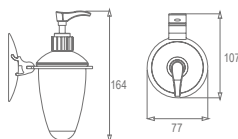

AG88-23
Liquid Soap Dispenser Rack
Material: Aluminium alloy
Finish: Anodizing