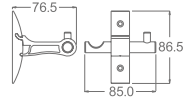

AG88-17
Robe hook
Material: Aluminium alloy
Finish: Anodizing