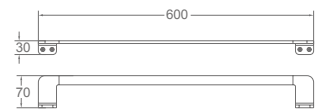

AG53-10
Single Towel Bar
Material: Aluminium alloy
Finish: Anodizing

AG53-11
Double Towel Bar
Material: Aluminium alloy
Finish: Anodizing

AG53-12
Shelf
Material: Aluminium alloy
Finish: Anodizing

AG53-15
Towel rack
Material: Aluminium alloy
Finish: Anodizing