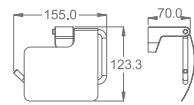

AG92-21

Roll Holder
Material: Aluminium alloy
Finish: Anodizing