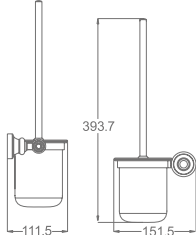

AG13-18

Single Tumbler Holder
Material: Aluminium alloy
Finish: Anodizing

AG13-23

Double Tumbler Holder
Material: Aluminium alloy
Finish: Anodizing

AG13-20

Toilet Brush Holder
Material: Aluminium alloy
Finish: Anodizing