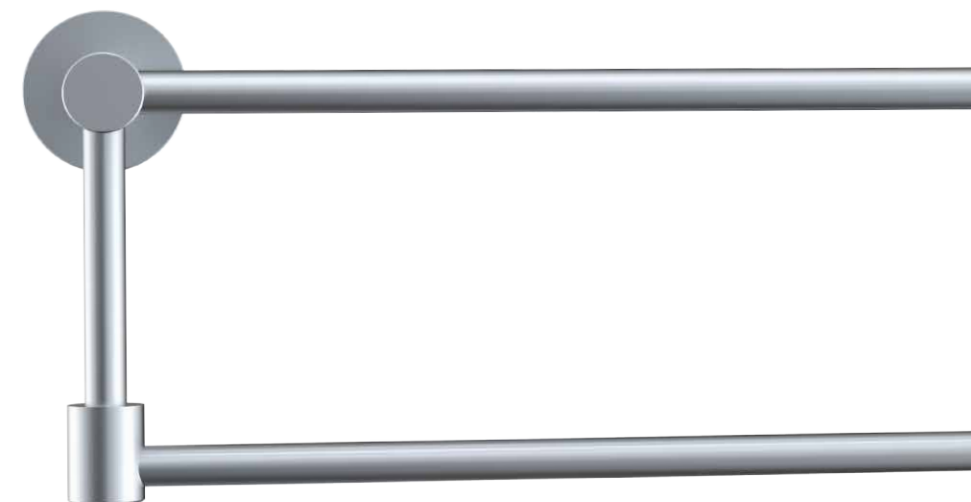

The taste of the shower room
Is critical for you to enjoy life
Build a home
Choose a kind of spiritual life
For your fickle mood
Wear a quiet coat
To change your appearance
And your internal improvement