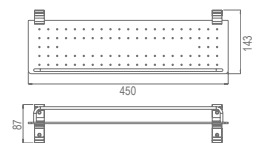

AG86-12

Shelf
Material: Aluminium alloy
Finish: Anodizing