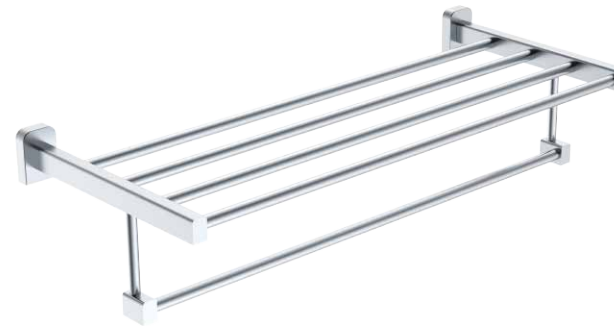

AG52-10
Single Towel Bar
Material: Aluminium alloy
Finish: Anodizing

AG52-11
Double Towel Bar
Material: Aluminium alloy
Finish: Anodizing

AG52-12
Shelf
Material: Aluminium alloy
Finish: Anodizing

AG52-15
Towel rack
Material: Aluminium alloy
Finish: Anodizing