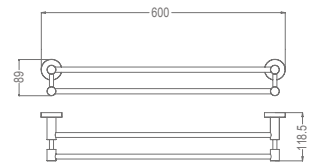

AG50-10

Single Towel Bar
Material: Aluminium alloy
Finish: Anodizing

AG50-11

Double Towel Bar
Material: Aluminium alloy
Finish: Anodizing

AG50-12

Shelf
Material: Aluminium alloy
Finish: Anodizing

AG50-15

Towel rack
Material: Aluminium alloy
Finish: Anodizing