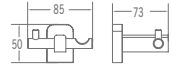

AG52-17
Robe hook
Material: Aluminium alloy
Finish: Anodizing