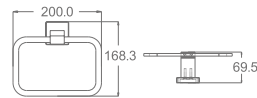

AG90-16

Towel Ring
Material: Aluminium alloy
Finish: Anodizing