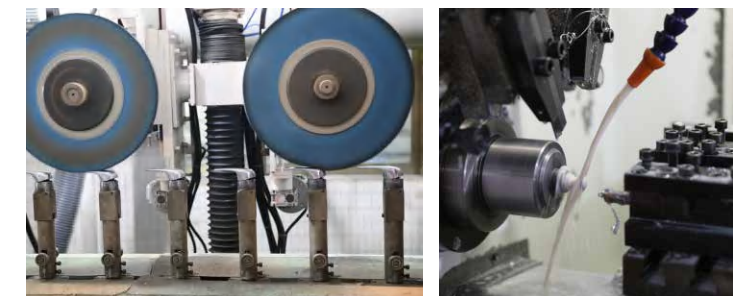

Quality always be the key point of our factory. We will use the most exquisite craftsmanship and technology to enhance our quality. With the advance and appropriate equipment to enhance our production efficiency. As a 20 years experience facotry, we will do our best to make the good production to our customers, Keep moving ahead with our partners.