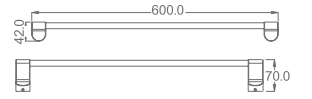

AG92-10

Single Towel Bar
Material: Aluminium alloy
Finish: Anodizing