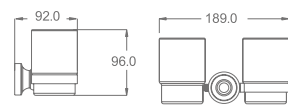

AG13-23

Double Tumbler Holder
Material: Aluminium alloy
Finish: Anodizing