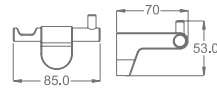

AG92-17

Robe hook
Material: Aluminium alloy
Finish: Anodizing