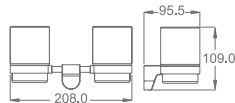

AG92-23

Liquid Soap Dispenser Rack
Material: Aluminium alloy
Finish: Anodizing

AG92-12

Shelf
Material: Aluminium alloy
Finish: Anodizing

AG92-22

Double Tumbler Holder
Material: Aluminium alloy
Finish: Anodizing