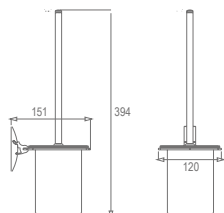

AG88-20
Toilet Brush Holder
Material: Aluminium alloy
Finish: Anodizing