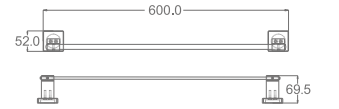

Liquid Soap Dispenser Rack
Material: Aluminium alloy
Finish: Anodizing

AG90-10

Single Towel Bar
Material: Aluminium alloy
Finish: Anodizing

AG90-11

Double Towel Bar
Material: Aluminium alloy
Finish: Anodizing