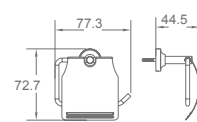

AG96-21

Roll Holder
Material: Aluminium alloy
Finish: Anodizing