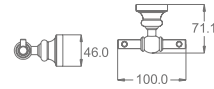

AG13-17

Robe hook
Material: Aluminium alloy
Finish: Anodizing