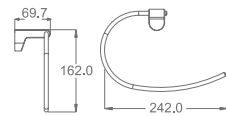

AG92-16

Towel Ring
Material: Aluminium alloy
Finish: Anodizing