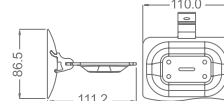

AG88-19
Soap Dish Holder
Material: Aluminium alloy
Finish: Anodizing