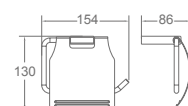

Toilet Brush Holder
Material: Aluminium alloy
Finish: Anodizing

AG97-19

Soap Dish Holder
Material: Aluminium alloy
Finish: Anodizing

AG97-21

Roll Holder
Material: Aluminium alloy
Finish: Anodizing

AG97-23

Liquid Soap Dispenser Rack
Material: Aluminium alloy
Finish: Anodizing