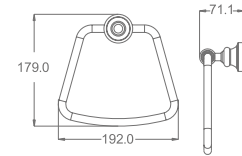

AG13-16

Towel Ring
Material: Aluminium alloy
Finish: Anodizing