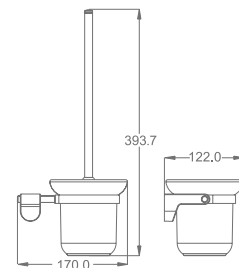

AG92-20

Toilet Brush Holder
Material: Aluminium alloy
Finish: Anodizing