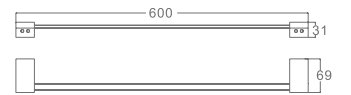

Liquid Soap Dispenser Rack
Material: Aluminium alloy
Finish: Anodizing

AG15-20

Toilet Brush Holder
Material: Aluminium alloy
Finish: Anodizing

AG15-10

Single Towel Bar
Material: Aluminium alloy
Finish: Anodizing