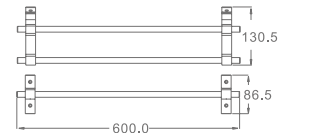

AG88-11
Double Towel Bar
Material: Aluminium alloy
Finish: Anodizing