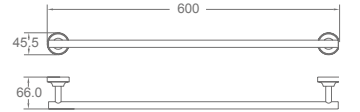

AG96-17

Robe hook
Material: Aluminium alloy
Finish: Anodizing

AG96-19

Soap Dish Holder
Material: Aluminium alloy
Finish: Anodizing

AG96-10

Single Towel Bar
Material: Aluminium alloy
Finish: Anodizing

AG96-16