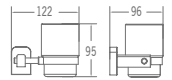

AG52-18
Single Tumbler Holder
Material: Aluminium alloy
Finish: Anodizing