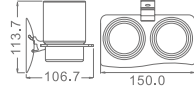

AG88-22
Double Tumbler Holder
Material: Aluminium alloy
Finish: Anodizing