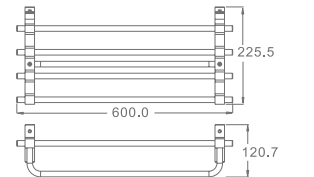

AG88-15
Towel rack
Material: Aluminium alloy
Finish: Anodizing