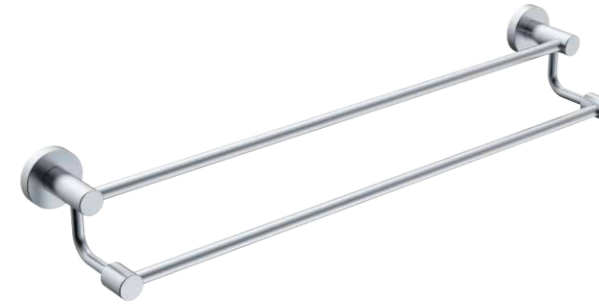

AG50-18

Single Tumbler Holder
Material: Aluminium alloy
Finish: Anodizing

AG50-23

Liquid Soap Dispenser Rack
Material: Aluminium alloy
Finish: Anodizing

AG50-20

Toilet Brush Holder
Material: Aluminium alloy
Finish: Anodizing

AG50-10

Single Towel Bar
Material: Aluminium alloy
Finish: Anodizing

AG50-11

Double Towel Bar
Material: Aluminium alloy
Finish: Anodizing

AG50-12

Shelf
Material: Aluminium alloy
Finish: Anodizing

AG50-15

Towel rack
Material: Aluminium alloy
Finish: Anodizing