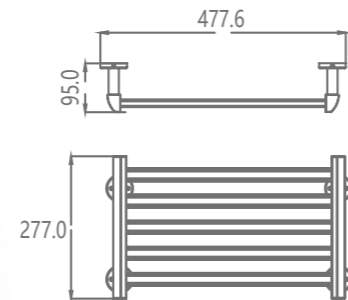

T01SB

电热毛巾架 Electric towel wamer
材料：铝合金 Material: Aluminium
饰面：阳极氧化 Finish: Anodizing

Excellent quality