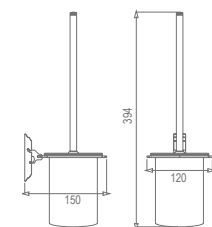

AG86-20

Toilet Brush Holder
Material: Aluminium alloy
Finish: Anodizing