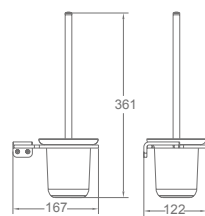

AG53-18
Single Tumbler Holder
Material: Aluminium alloy
Finish: Anodizing

AG53-23
Liquid Soap Dispenser Rack
Material: Aluminium alloy
Finish: Anodizing

AG53-20
Toilet Brush Holder
Material: Aluminium alloy
Finish: Anodizing