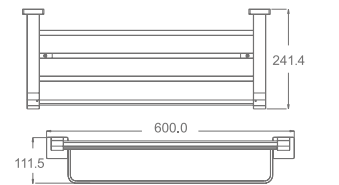

AG90-15

Towel rack
Material: Aluminium alloy
Finish: Anodizing