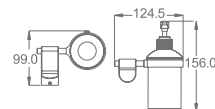

AG92-23

Liquid Soap Dispenser Rack
Material: Aluminium alloy
Finish: Anodizing