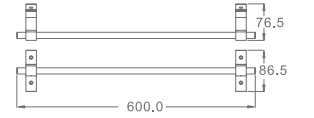

AG88-10
Single Towel Bar
Material: Aluminium alloy
Finish: Anodizing