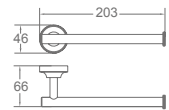

AG96-16

Towel Ring
Material: Aluminium alloy
Finish: Anodizing