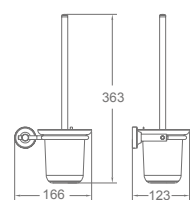

AG96-23

Liquid Soap Dispenser Rack
Material: Aluminium alloy
Finish: Anodizing

AG96-12

Shelf
Material: Aluminium alloy
Finish: Anodizing

AG96-20

Toilet Brush Holder
Material: Aluminium alloy
Finish: Anodizing