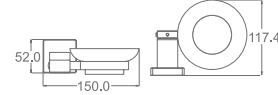

AG90-19

Soap Dish Holder
Material: Aluminium alloy
Finish: Anodizing