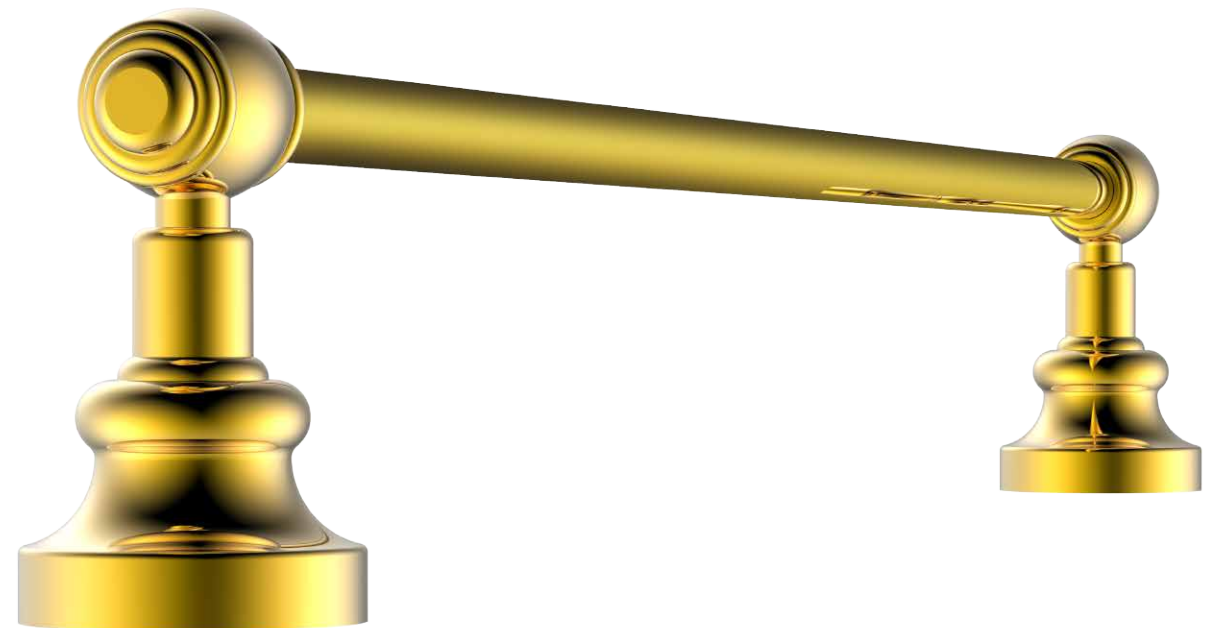

13 SERIES

However, quality and design are only to meet the basic bathing function of customers. When faucet becomes home necessity, its use has sublimed from function to decoration level. G-Dico pentant product styles, from classical and elegant, to modern and trendy, embraces various trends of today, suitable for any modern city space.

With the extraordinary gene, the legendary bath furniture in the style of antique is perfectly designed. Moreover, the innovative element following times will change your previous feeling to them .G-Dico bath furniture in the style of antique inherits changes, inherit improvements, inherit classical.