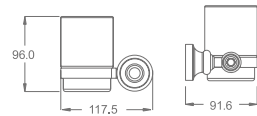

AG13-18

Single Tumbler Holder
Material: Aluminium alloy
Finish: Anodizing

AG13-23

Double Tumbler Holder
Material: Aluminium alloy
Finish: Anodizing

AG13-20

Toilet Brush Holder
Material: Aluminium alloy
Finish: Anodizing