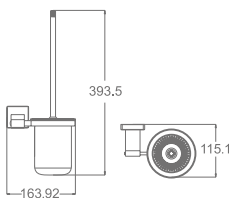

AG90-20

Toilet Brush Holder
Material: Aluminium alloy
Finish: Anodizing