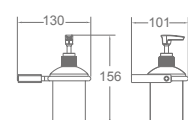

Toilet Brush Holder
Material: Aluminium alloy
Finish: Anodizing

AG97-19

Soap Dish Holder
Material: Aluminium alloy
Finish: Anodizing

AG97-21

Roll Holder
Material: Aluminium alloy
Finish: Anodizing

AG97-23

Liquid Soap Dispenser Rack
Material: Aluminium alloy
Finish: Anodizing