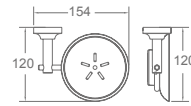

AG96-19

Soap Dish Holder
Material: Aluminium alloy
Finish: Anodizing