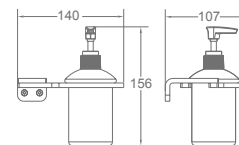

AG53-23
Liquid Soap Dispenser Rack
Material: Aluminium alloy
Finish: Anodizing