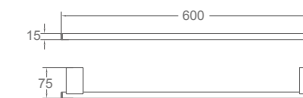

AG97-10

Single Towel Bar
Material: Aluminium alloy
Finish: Anodizing