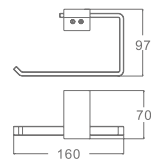

Double Tumbler Holder
Material: Aluminium alloy
Finish: Anodizing

AG15-19

Soap Dish Holder
Material: Aluminium alloy
Finish: Anodizing

AG15-21

Roll Holder
Material: Aluminium alloy
Finish: Anodizing

AG15-23