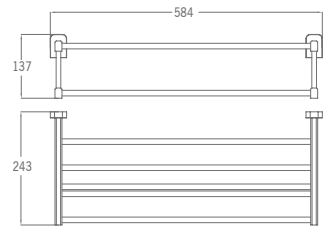

AG52-10
Single Towel Bar
Material: Aluminium alloy
Finish: Anodizing

AG52-11
Double Towel Bar
Material: Aluminium alloy
Finish: Anodizing

AG52-12
Shelf
Material: Aluminium alloy
Finish: Anodizing

AG52-15
Towel rack
Material: Aluminium alloy
Finish: Anodizing