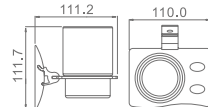

AG88-18
Single Tumbler Holder
Material: Aluminium alloy
Finish: Anodizing