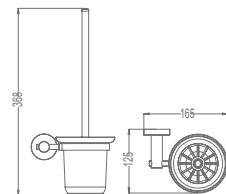

AG50-18

Single Tumbler Holder
Material: Aluminium alloy
Finish: Anodizing

AG50-23

Liquid Soap Dispenser Rack
Material: Aluminium alloy
Finish: Anodizing

AG50-20

Toilet Brush Holder
Material: Aluminium alloy
Finish: Anodizing