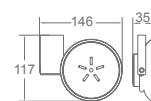

AG97-19

Soap Dish Holder
Material: Aluminium alloy
Finish: Anodizing