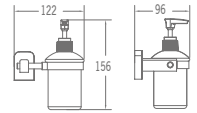

AG52-23
Liquid Soap Dispenser Rack
Material: Aluminium alloy
Finish: Anodizing