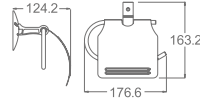

AG88-21
Roll Holder
Material: Aluminium alloy
Finish: Anodizing