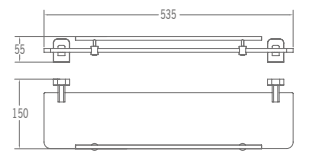

AG52-10
Single Towel Bar
Material: Aluminium alloy
Finish: Anodizing

AG52-11
Double Towel Bar
Material: Aluminium alloy
Finish: Anodizing

AG52-12
Shelf
Material: Aluminium alloy
Finish: Anodizing

AG52-15
Towel rack
Material: Aluminium alloy
Finish: Anodizing