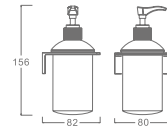

Liquid Soap Dispenser Rack
Material: Aluminium alloy
Finish: Anodizing

AG15-20

Toilet Brush Holder
Material: Aluminium alloy
Finish: Anodizing

AG15-10

Single Towel Bar
Material: Aluminium alloy
Finish: Anodizing