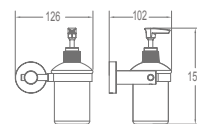

AG50-23

Liquid Soap Dispenser Rack
Material: Aluminium alloy
Finish: Anodizing